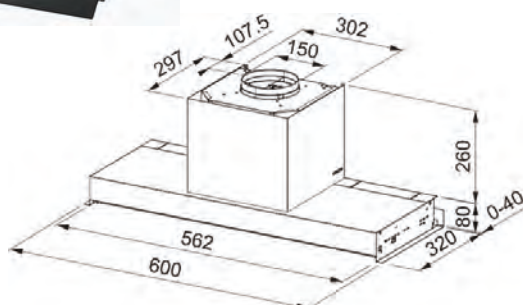

Clasă energetică **A**
Dimensiuni **600**
Comandă **Touch Control pe vizieră**
m³/h max (IEC 61591) **580**
m³/h Int. (IEC 61591) **710**
Presiune **560**
Nivel zgomot max^{***}(dbA) **65**
Nivel zgomot Int^{***}(dbA) **69**
Putere (W) **250**
Iluminare **LED Bar 1x3W**
Filtre **casetate din inox**